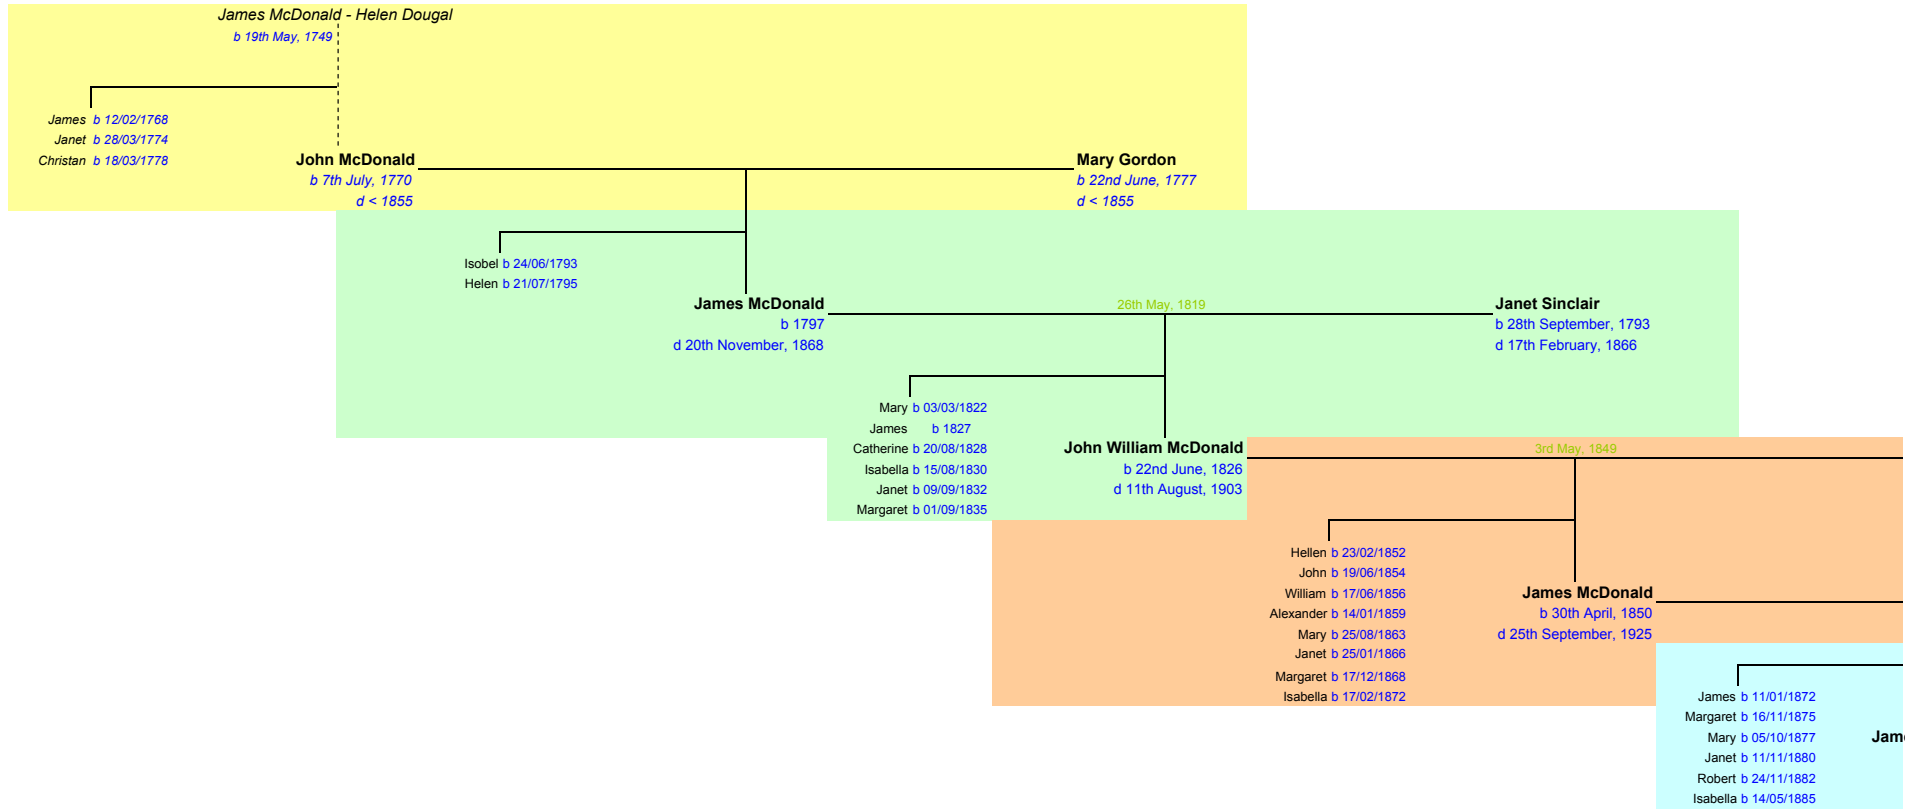

Single-line Family Tree

Great-Great-Great-Great-Great-Great-Grand-Parents
Great-Great-Great-Great-Great-Grand-Parents
Great-Great-Great-Great-Grand-Parents
Great-Great-Great-Grand-Parents
Great-Great-Grand-Parents
Great-Grand-Parents
Grand-Parents
Parents

The colour-coding is purely an indication of how many documents may be required to build the example

Information given to Family Roots in Scotland
Approx 10 Documents
Approx 10 Documents
Approx 10 Documents
Approx 7 documents