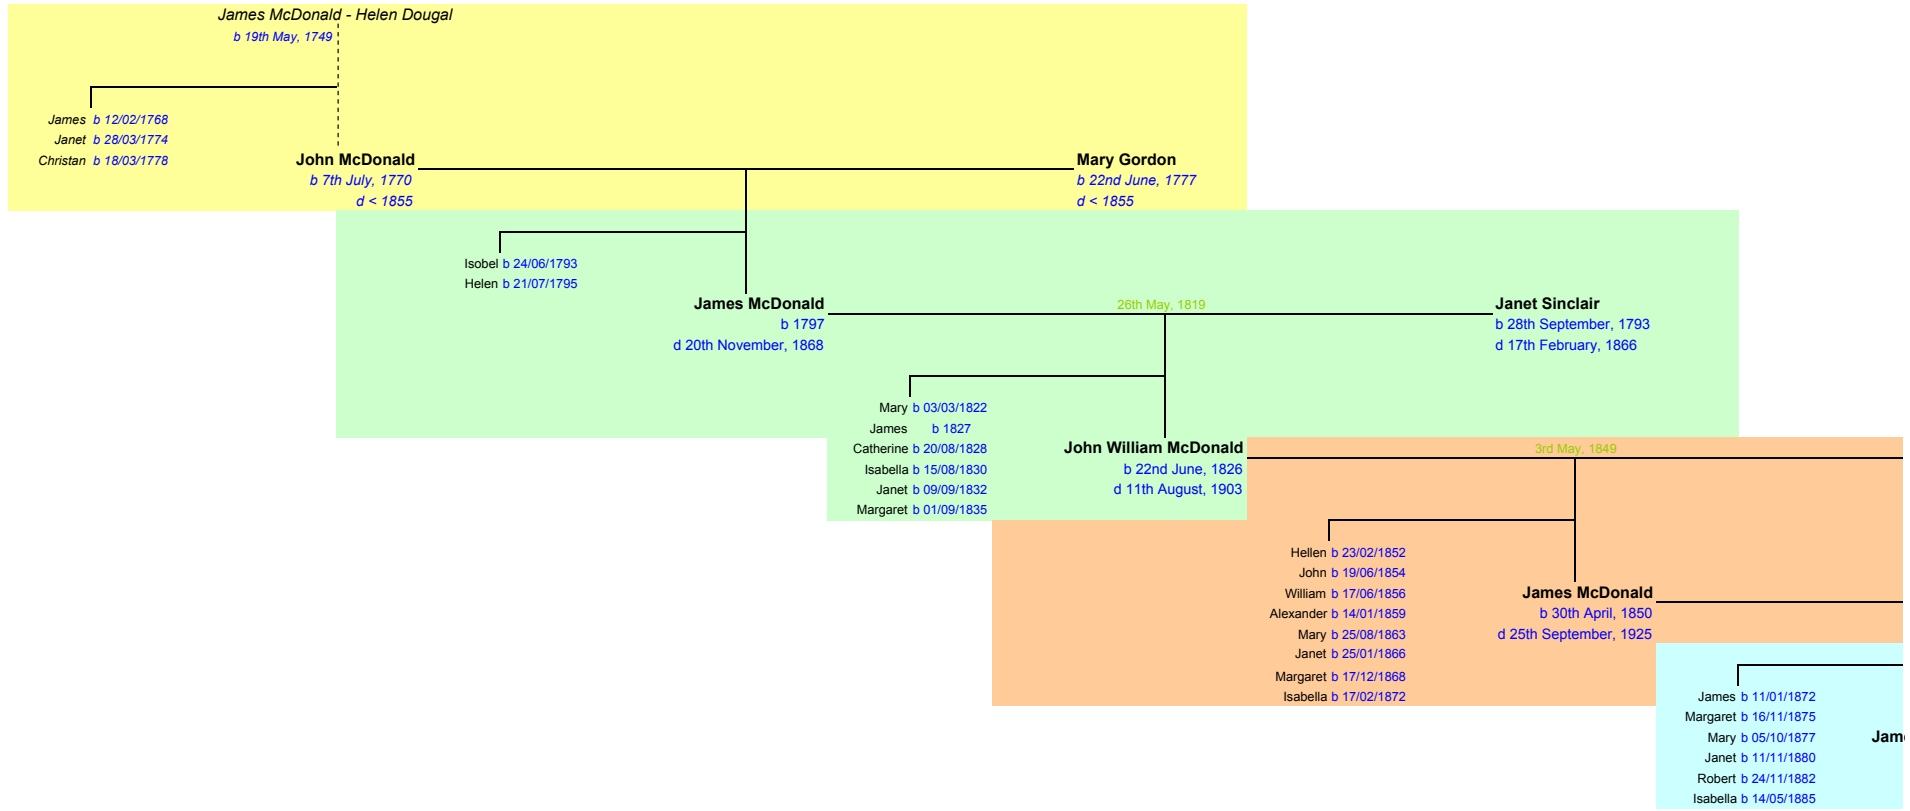

Single-line Family Tree

Great-Great-Great-Great-Great-Great-Grand-Parents
Great-Great-Great-Great-Great-Grand-Parents
Great-Great-Great-Great-Grand-Parents
Great-Great-Great-Grand-Parents
Great-Great-Grand-Parents
Great-Grand-Parents
Grand-Parents
Parents

The colour-coding is purely an indication of how many documents may be required to build the example.

Information given to Family Roots in Scotland
Approx 10 Documents
Approx 10 Documents
Approx 10 Documents
Approx 7 documents